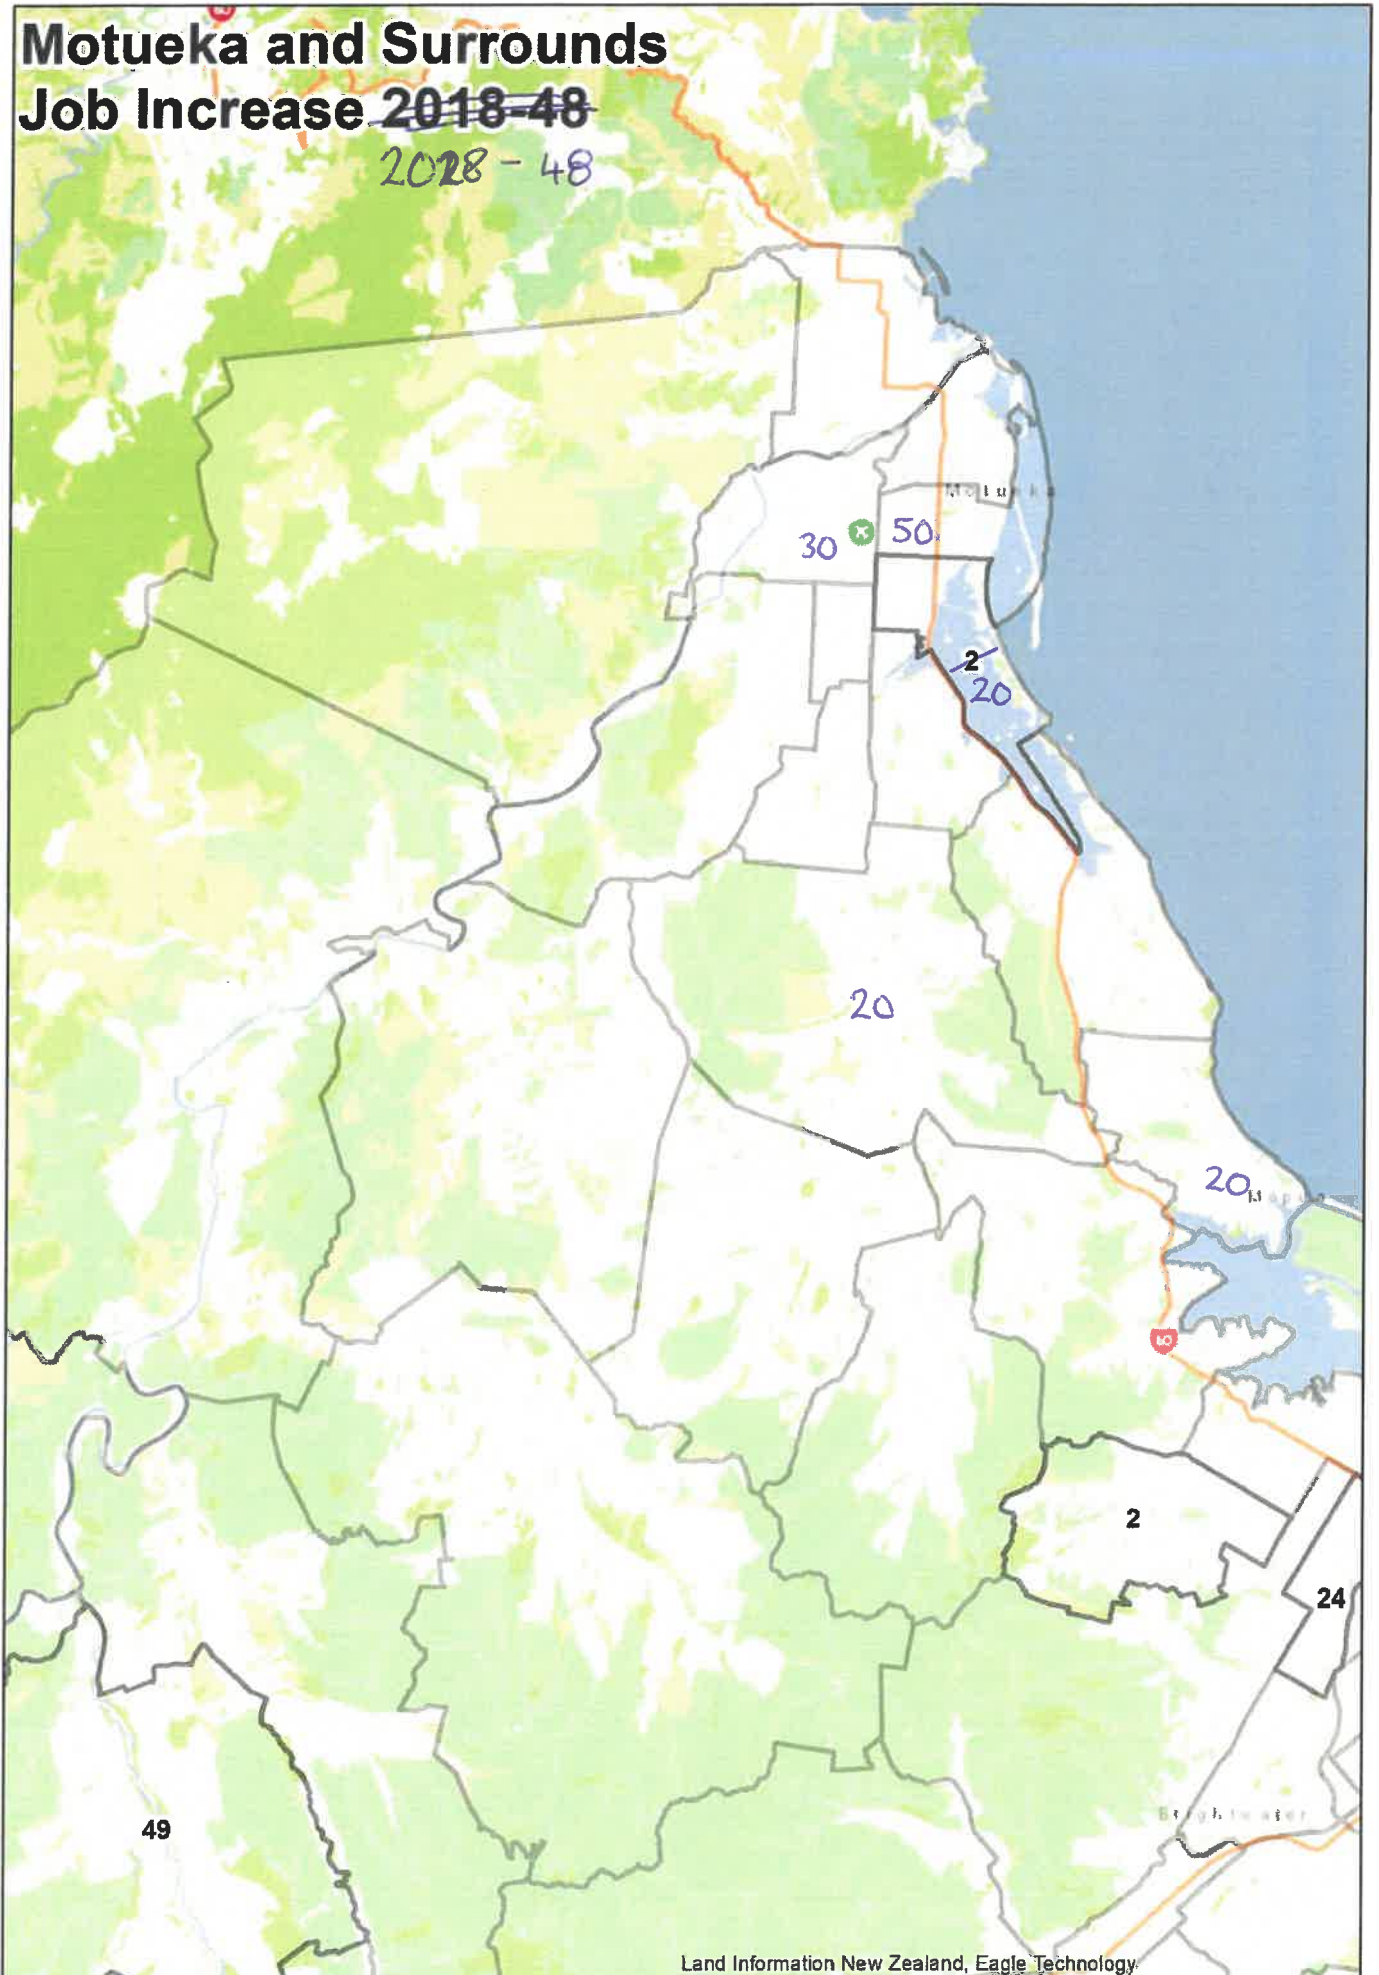

Motueka and Surrounds Household Increase 2018-28

Motueka and Surrounds Household Increase ~~2018-28~~ 2028-48

Motueka and Surrounds Job Increase 2018-28

Motueka and Surrounds Job Increase ~~2018-48~~

2028 - 48

Richmond Household Increase 2018-28

Richmond Job Increase 2018-28

Richmond Job Increase ~~2018-48~~

2028 - 48