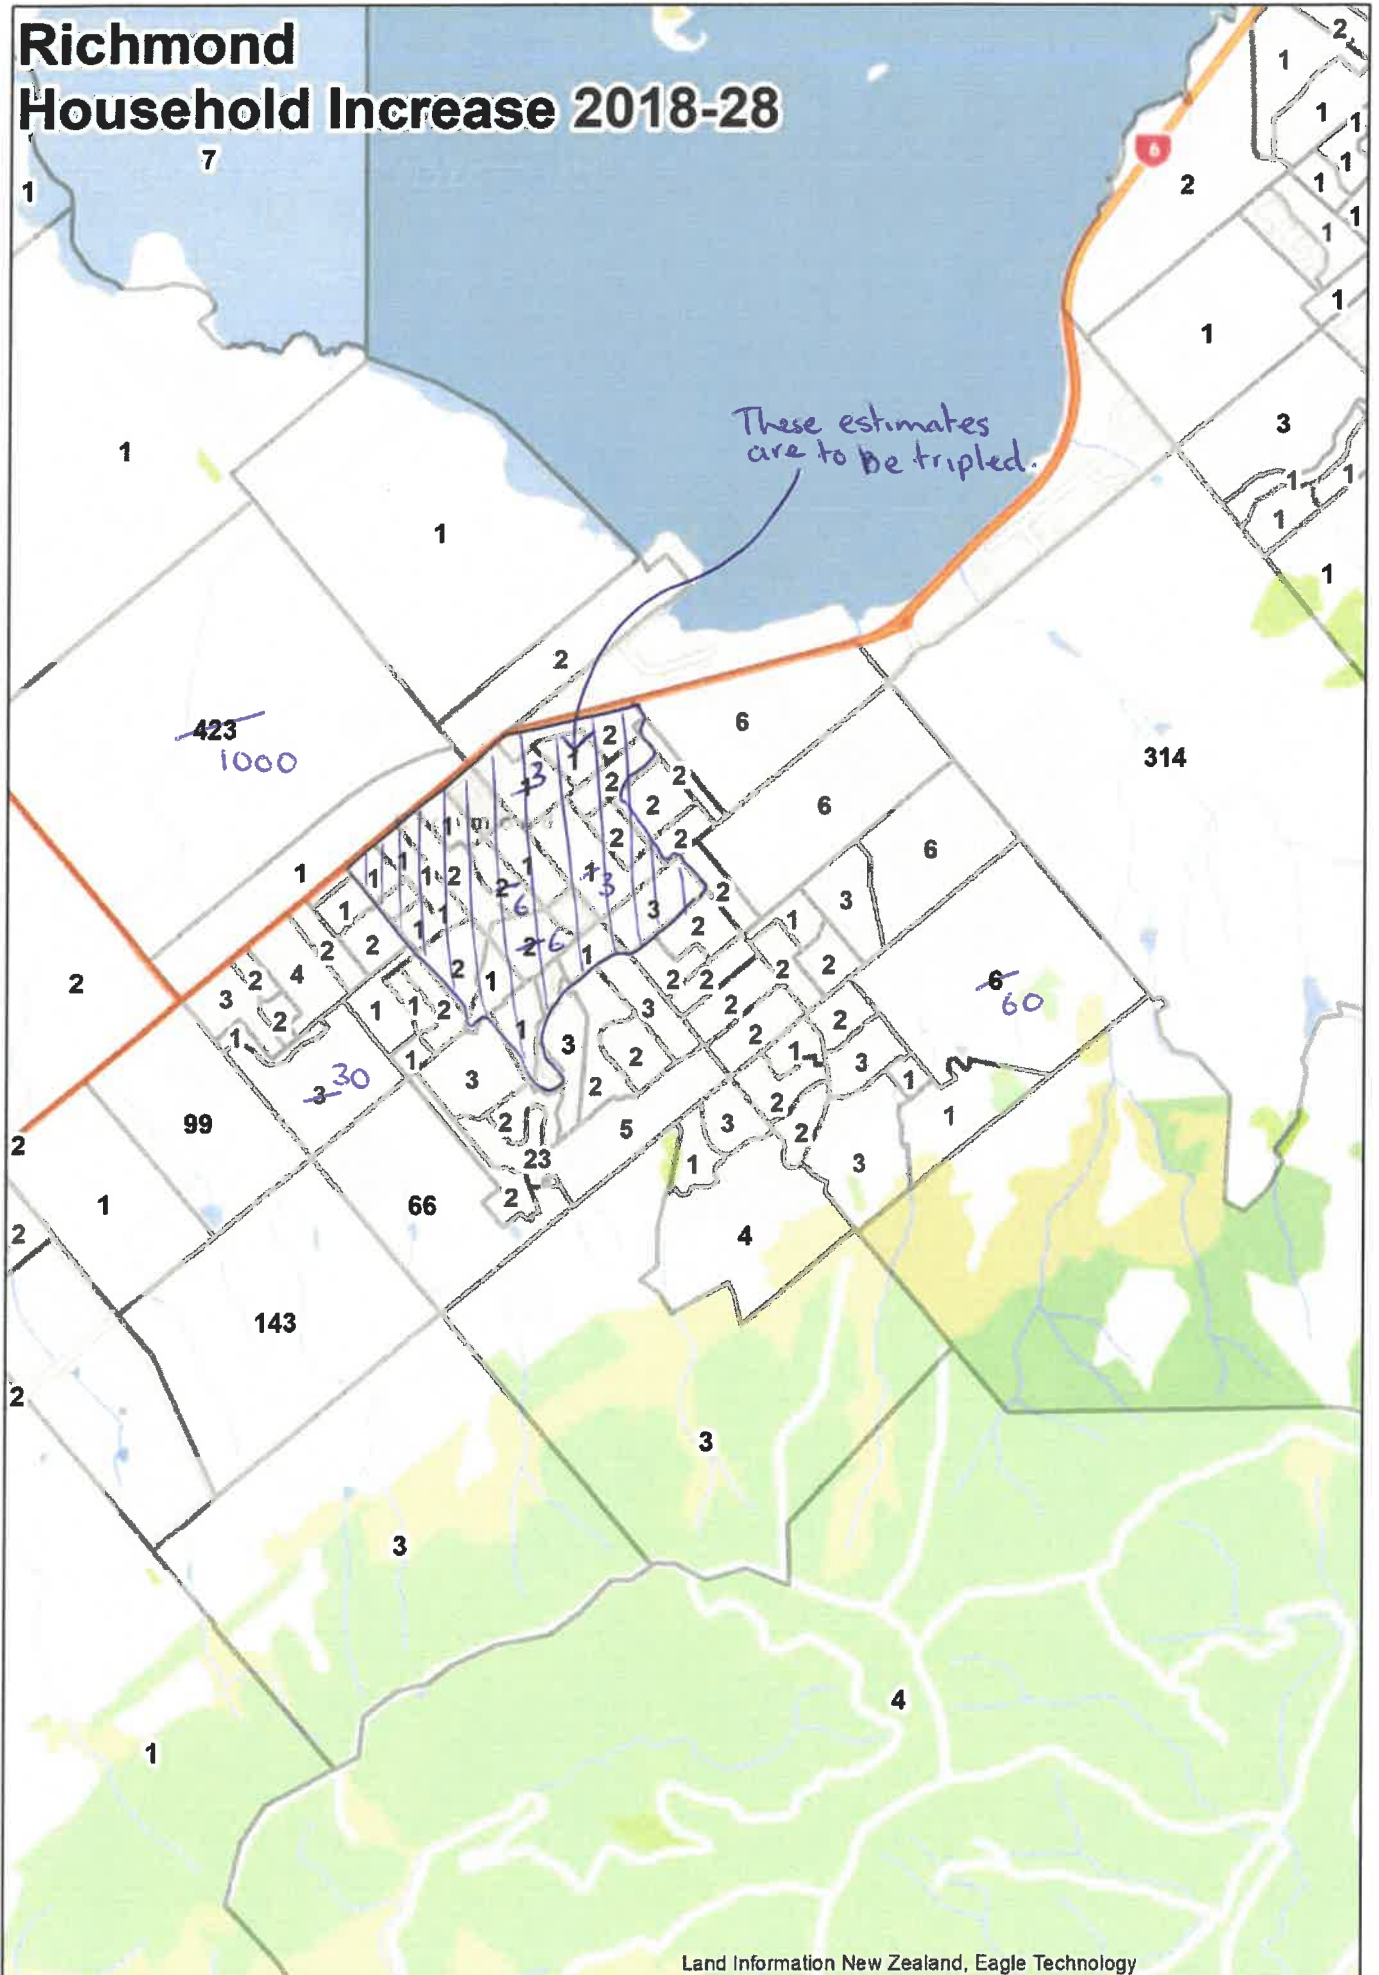

Motueka and Surrounds Household Increase 2018-28

Motueka and Surrounds Household Increase ~~2018-28~~ 2028-48

Motueka and Surrounds Job Increase 2018-28

Motueka and Surrounds Job Increase ~~2018-48~~

2028 - 48

Richmond Household Increase 2018-28

Richmond Job Increase 2018-28

Richmond Job Increase ~~2018-48~~

2028 - 48