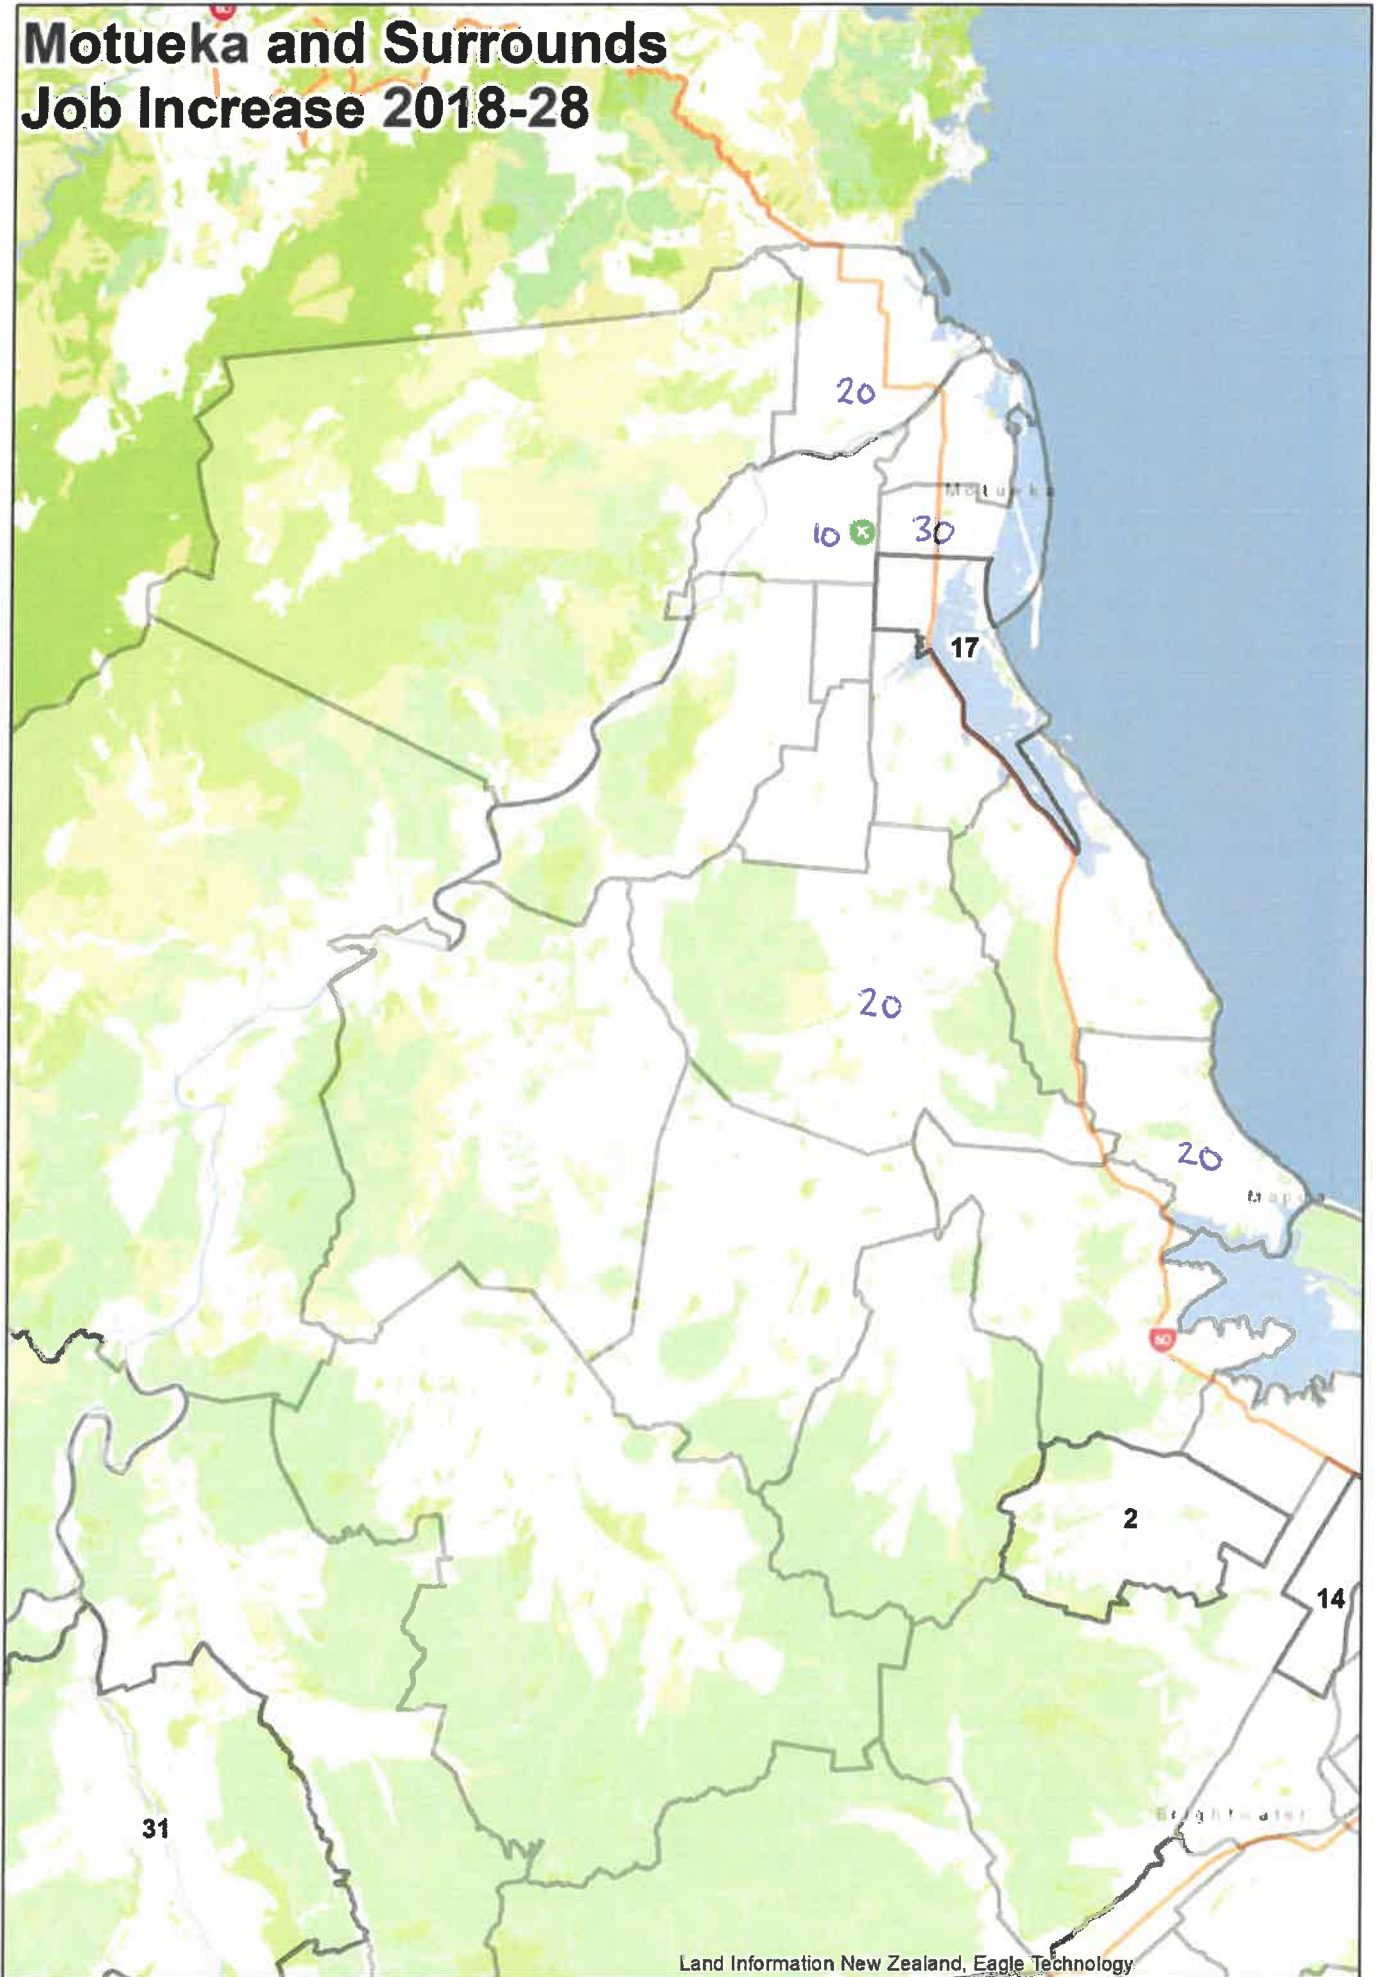

Motueka and Surrounds Household Increase 2018-28

Motueka and Surrounds Household Increase ~~2018-28~~ 2028-48

Motueka and Surrounds Job Increase 2018-28

Motueka and Surrounds Job Increase ~~2018-48~~

2028 - 48

Richmond Household Increase 2018-28

Richmond Job Increase 2018-28

Richmond Job Increase ~~2018-48~~

2028 - 48