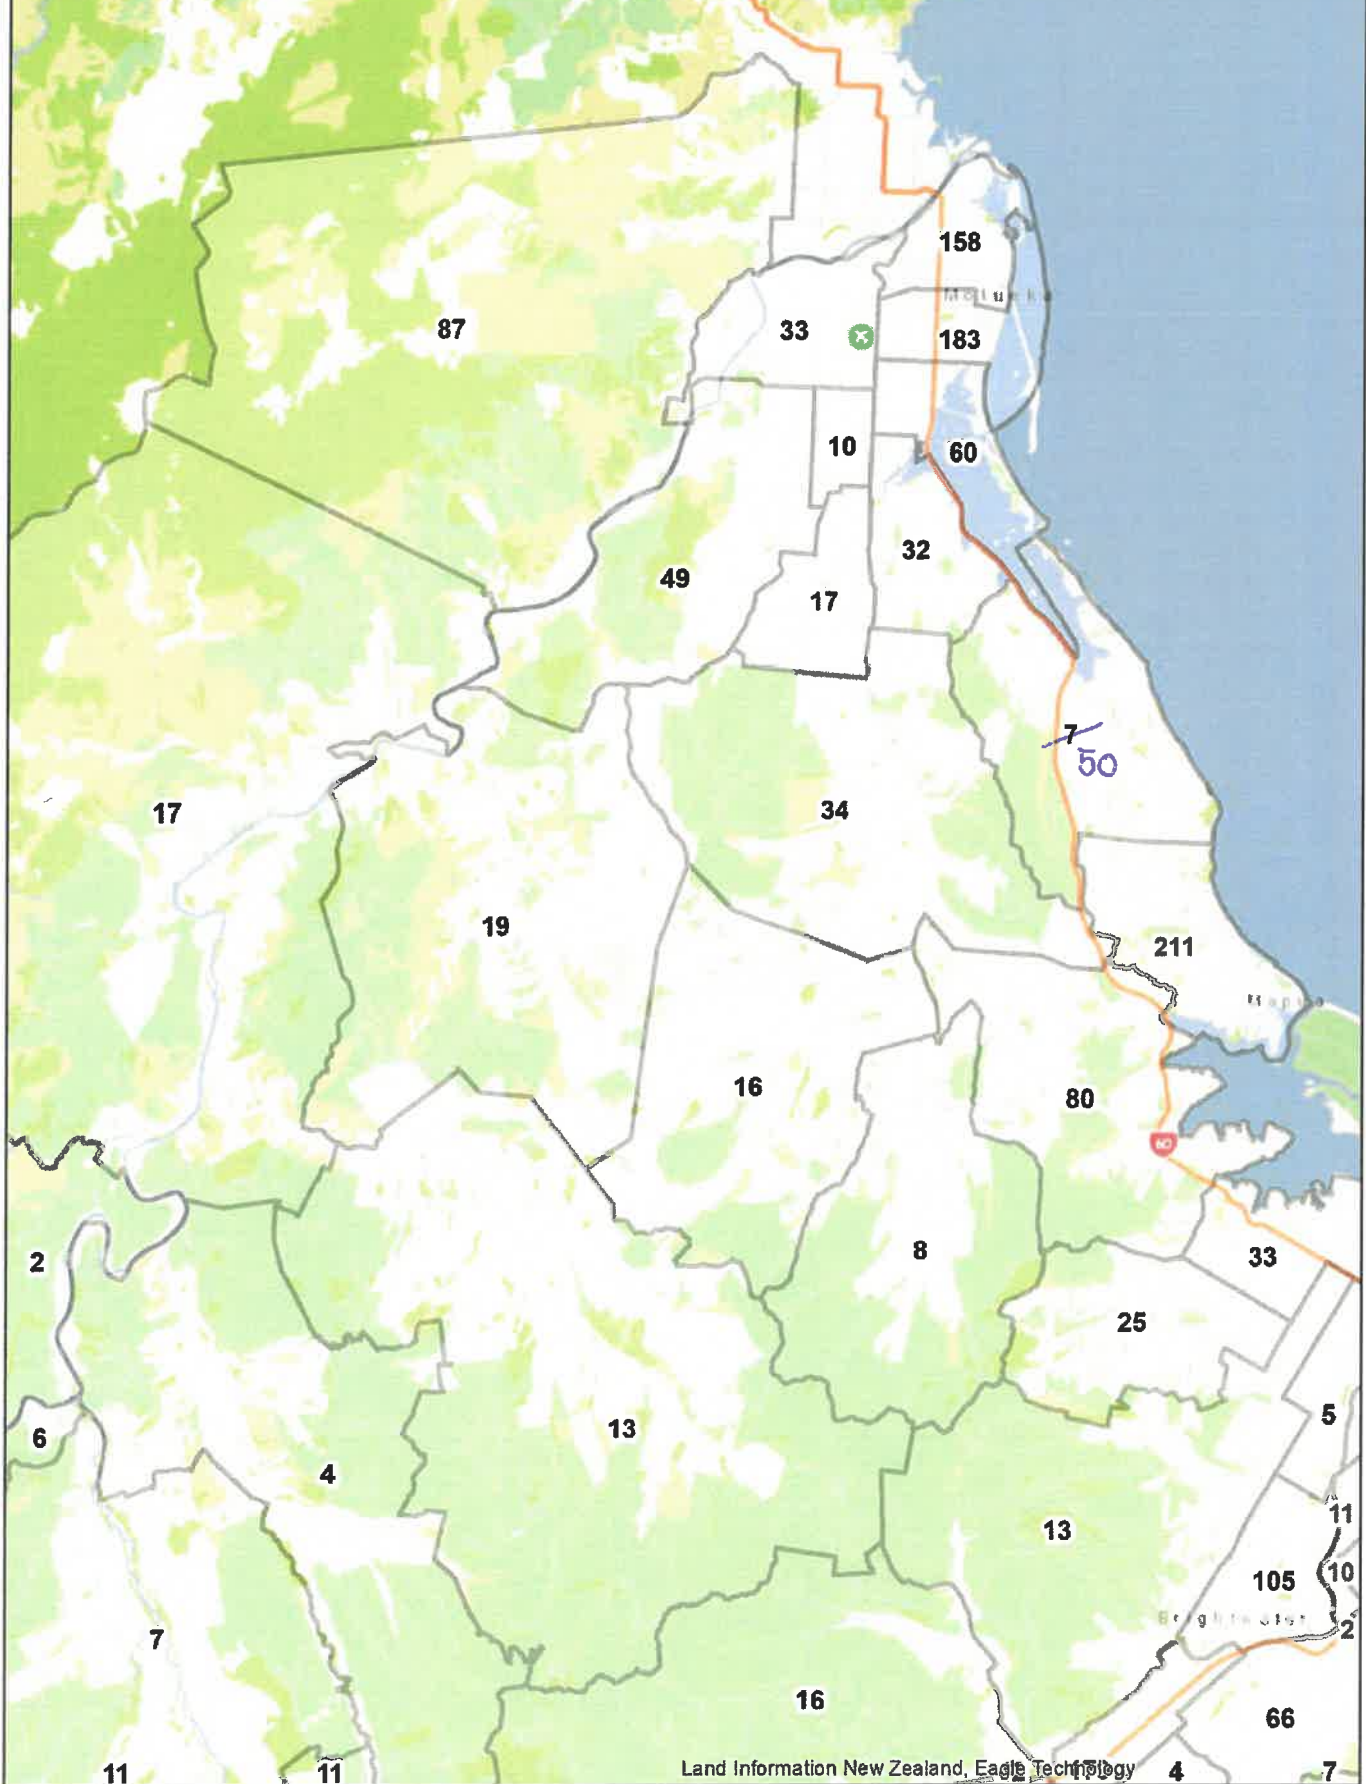

Motueka and Surrounds Household Increase 2018-28

Motueka and Surrounds Household Increase ~~2018-28~~ 2028-48

Motueka and Surrounds Job Increase 2018-28

Motueka and Surrounds Job Increase ~~2018-48~~

2028 - 48

Richmond Household Increase 2018-28

Richmond Job Increase 2018-28

Richmond Job Increase ~~2018-48~~

2028 - 48