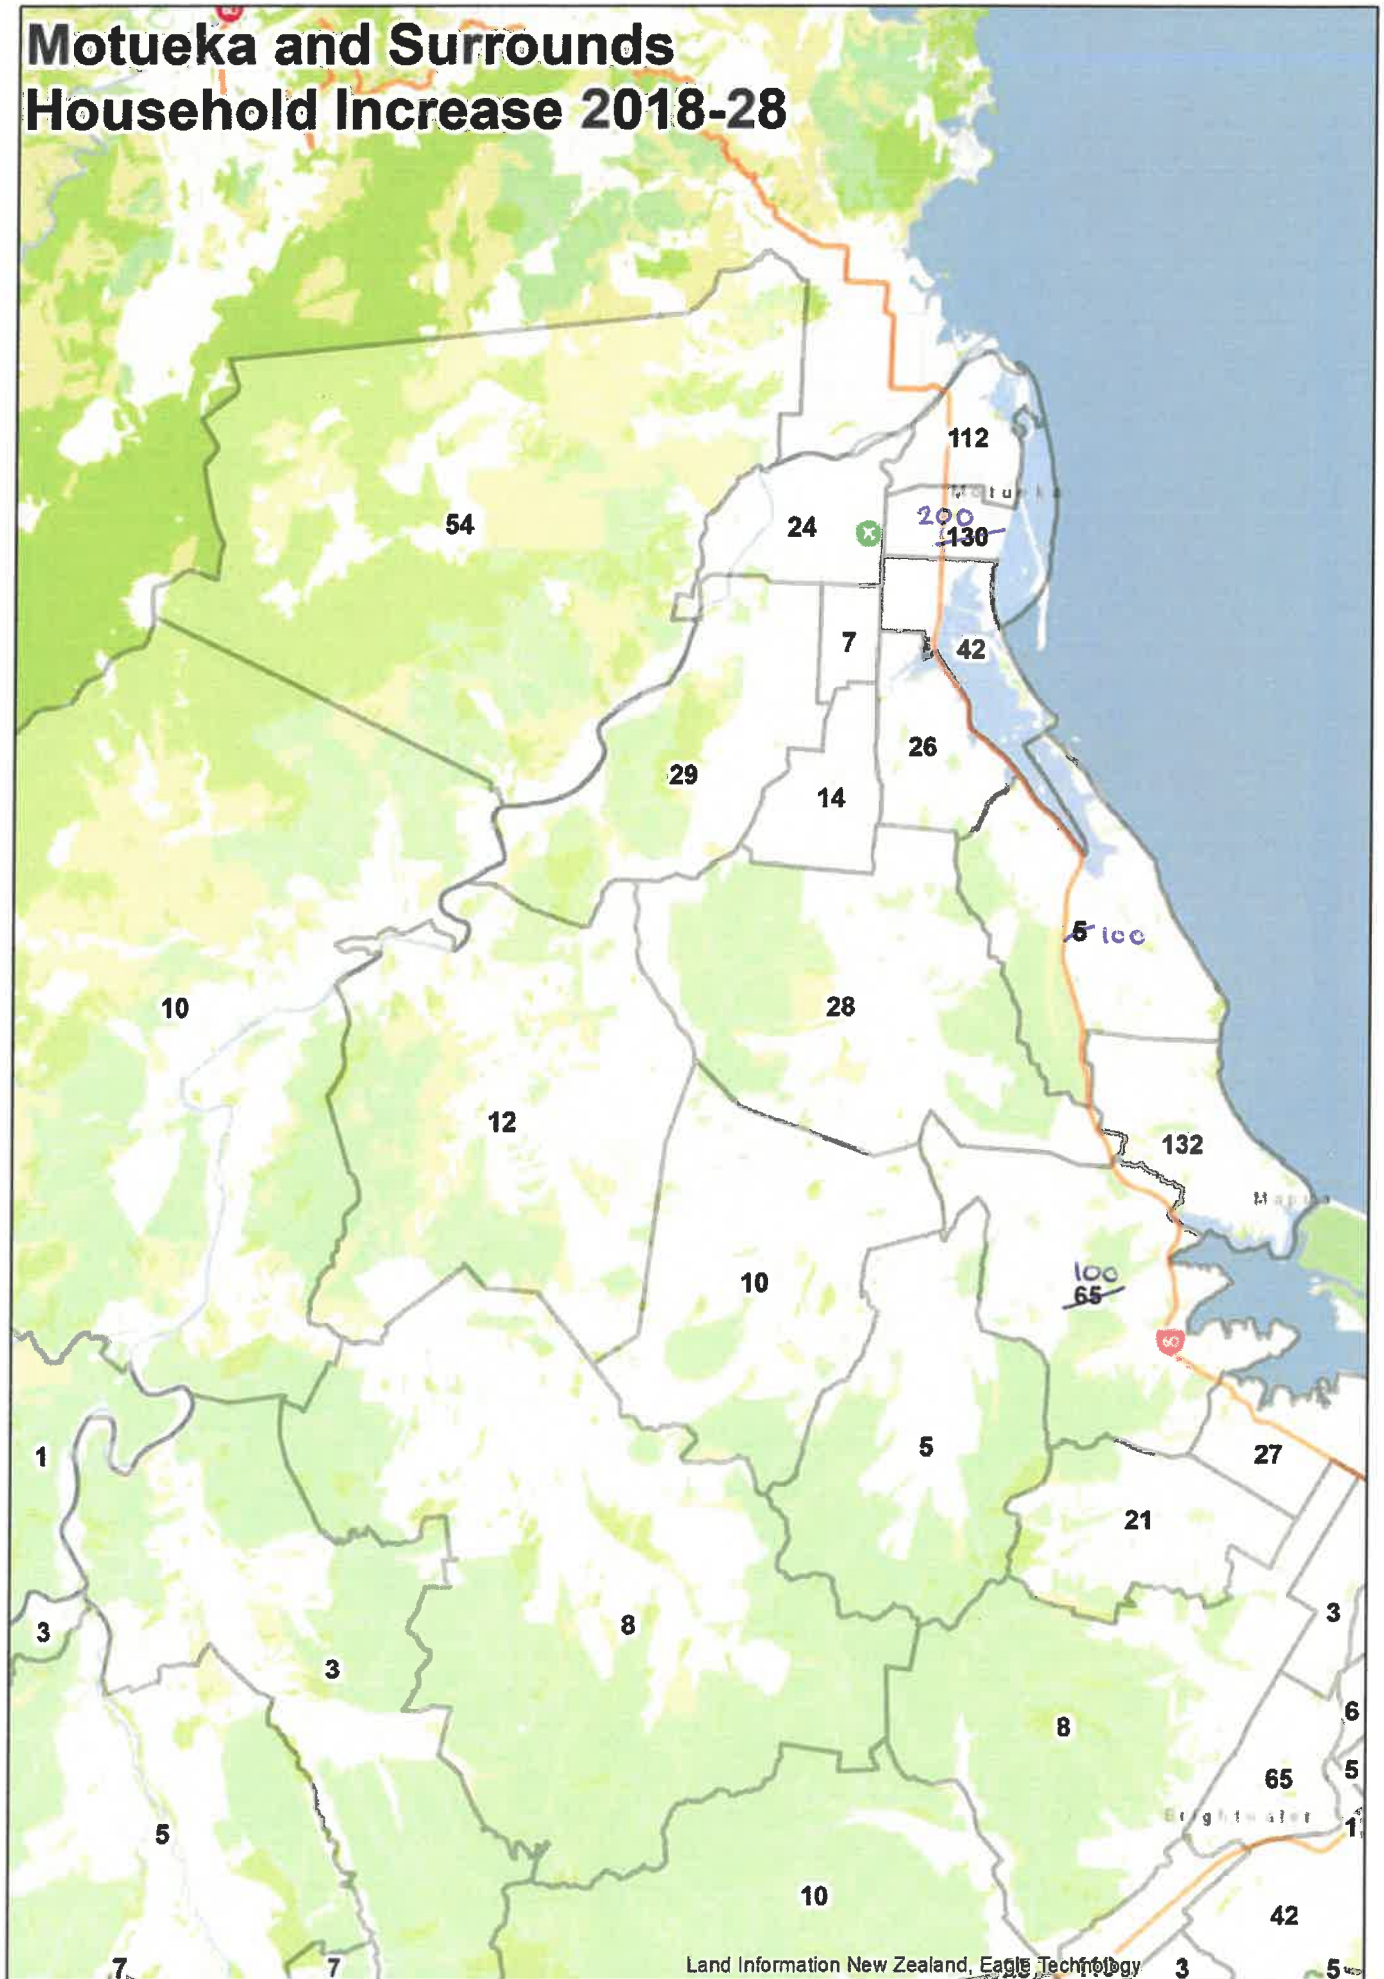

Motueka and Surrounds Household Increase 2018-28

Motueka and Surrounds Household Increase ~~2018-28~~ 2028-48

Motueka and Surrounds Job Increase 2018-28

Motueka and Surrounds Job Increase ~~2018-48~~

2028 - 48

Richmond Household Increase 2018-28

Richmond Job Increase 2018-28

Richmond Job Increase ~~2018-48~~

2028 - 48